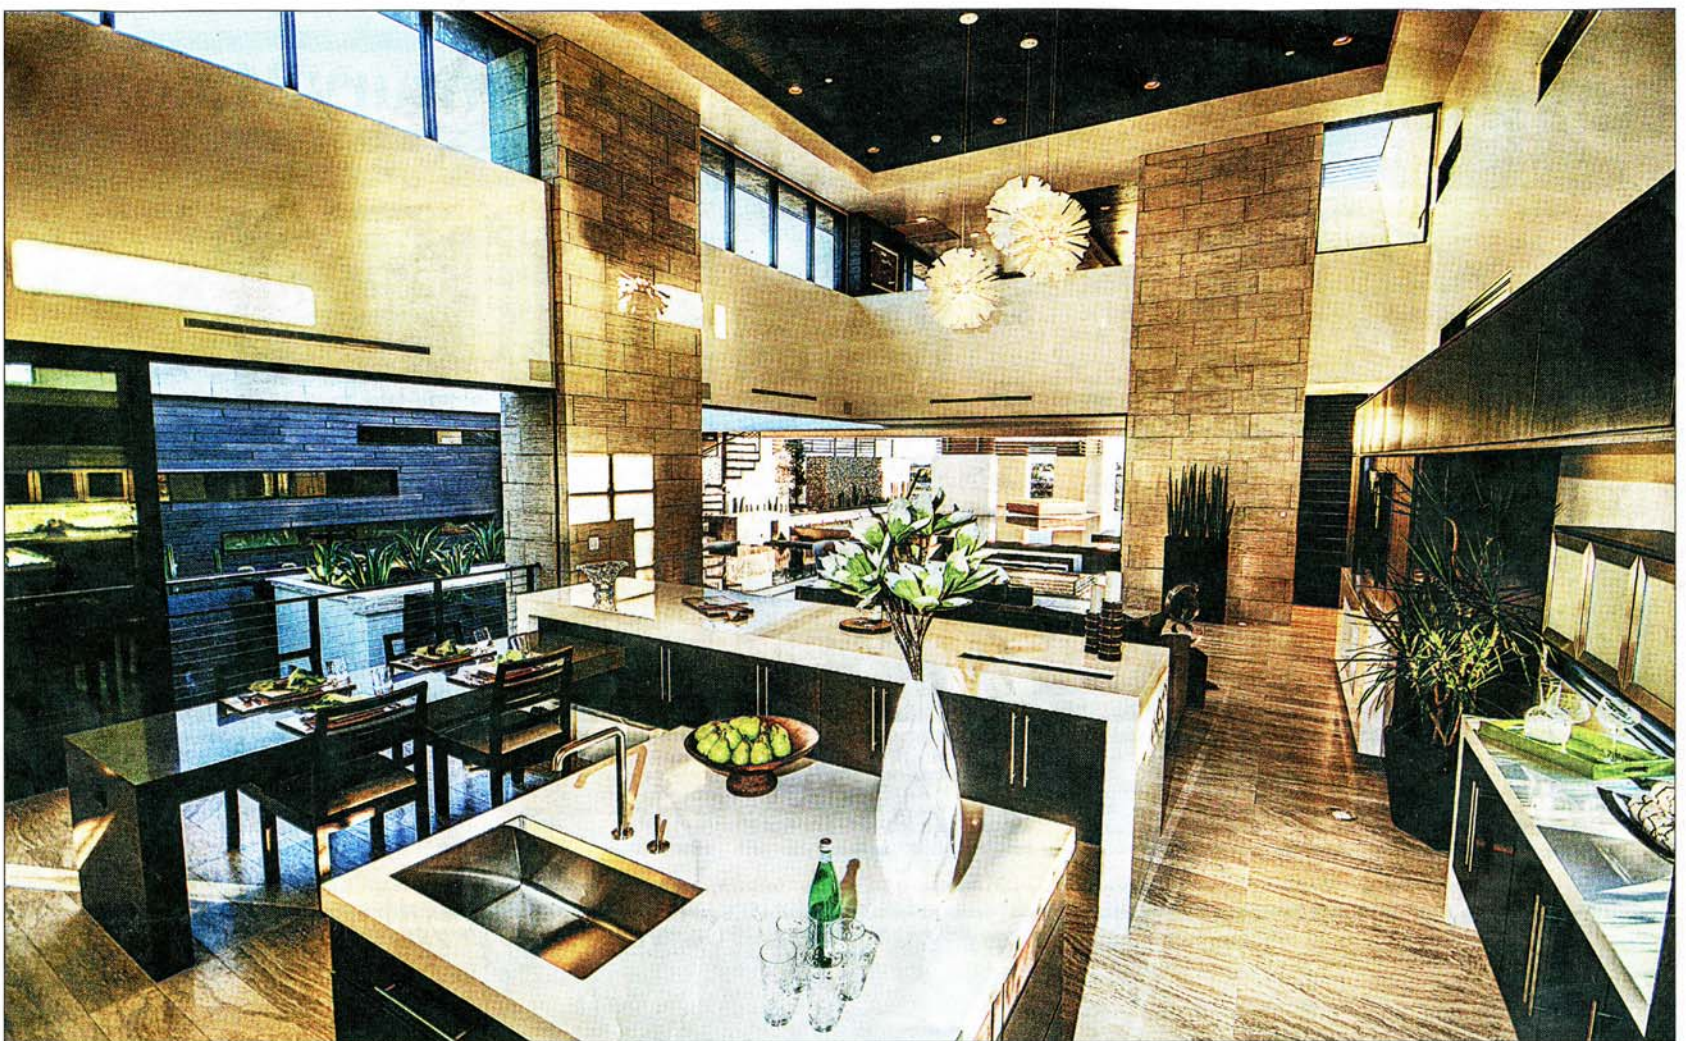

PHOTOS BY JAMES SCOLARI

A nearly 48-foot run of cabinetry redefines the living space by unifying the kitchen and great room. The kitchen captures the current trend of two-tone design.

New American Home 2013

House showcases technology and design on the cutting edge

BY JOHN HANDLEY | Special to the Tribune

LAS VEGAS — Rock stars and professional athletes would probably jump at the chance to live in this ultramodern home. Located a few minutes' drive from the Las Vegas Strip, it's a glitzy multilevel house — big enough to entertain 300 of your closest friends.

That's just part of the story. This is a serious house built for a serious purpose.

Called the New American Home 2013, its mission is to demonstrate everything cutting edge in the residential realm — from energy efficiency to high-tech gadgets.

Many attendees had this reaction: "I like it, but it doesn't feel like any house I've ever walked through."

Designed and built by Las Vegas-based Blue Heron in desert contemporary style, the home's 6,712 square feet are spread over four levels. Forget traditional floor plans. The layout is so open that it's difficult to identify spaces with the usual room names.